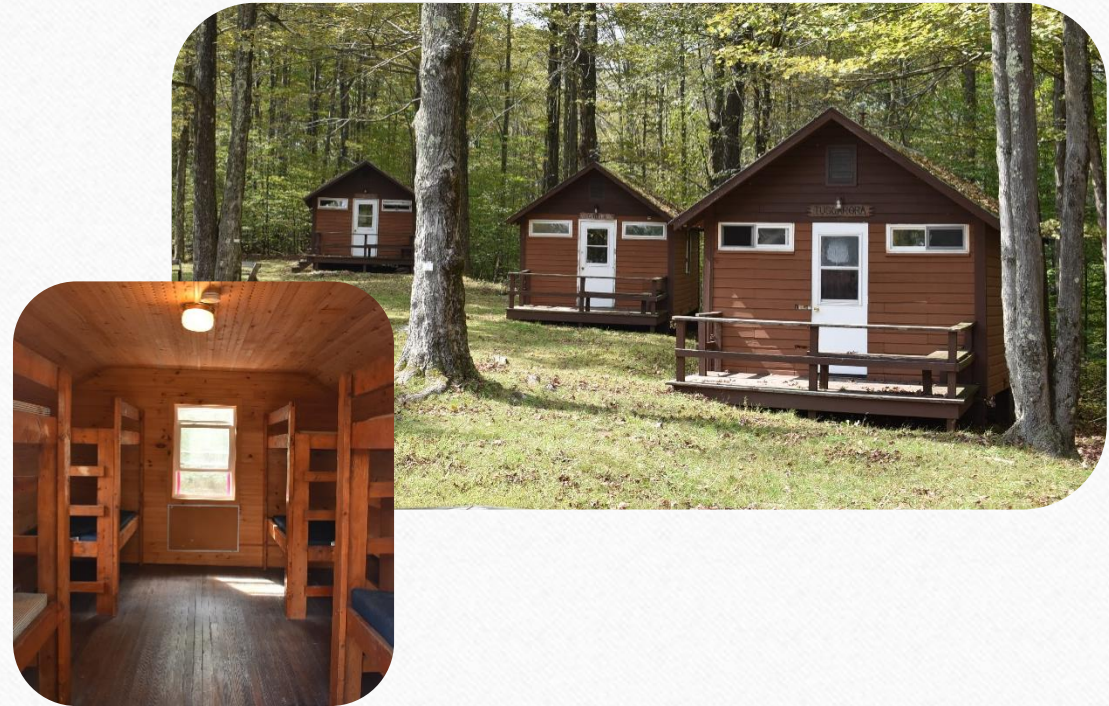

Camp Kresge Lodging

YMCA Camp Kresge offers a variety of facilities to meet your group's needs during your stay at camp, ranging from rustic cabins to upgraded climate controlled lodges. Most cabin rates are on a person, per night basis.

*Lower Village is under construction as of Fall 2018.

Three Fires Lodge

Three Fires Lodge sleeps a total of 20 people, with 10 per side. The cabins are connected by a door between the rooms, allowing for flexibility of the space with large groups. This building has heat and AC available. The modern bath house is a 1 minute walk up the road. (Min. of 4 people required to rent)

Max & Lorraine Health Lodge

The Max & Lorraine Lodge sleeps 8 people between 3 bedrooms. This building has a living room, laundry facilities, kitchen and dining room, gas-log fireplace, 51" flat screen TV (with local reception and a DVD Player) and 2.5 bathrooms. A large porch and campfire circle allow for outdoor relaxation as well.

This building is available for a flat rate, not based on a per person fee.

Blaine Arnold Lodge

The Blaine Arnold Lodge sleeps 24 people, 12 per side. This modern facility is separated into 2 large bunk rooms with 5 bunks each. Each side also has a small "counselor room" with another bunk. The building has a large covered porch overlooking Bernie's Lodge and Beaver Lake. (Min. of 6 people required to rent)