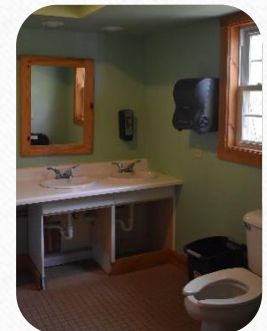

Standard Cabins – Upper Village

Set in the heart of main camp, upper village offers a sense of community with 6 standard cabins. These traditional camp cabins sleep 8 each, have electricity, and small front porches. The modern bath house is a quick walk away. These cabins are insulated but do not have climate control.

Max & Lorraine Health Lodge

The Max & Lorraine Lodge sleeps 8 people between 3 bedrooms. This building has a living room, laundry facilities, kitchen and dining room, gas-log fireplace, 51" flat screen TV (with local reception and a DVD Player) and 2.5 bathrooms. A large porch and campfire circle allow for outdoor relaxation as well.

This building is available for a flat rate, not based on a per person fee.

Blaine Arnold Lodge

The Blaine Arnold Lodge sleeps 24 people, 12 per side. This modern facility is separated into 2 large bunk rooms with 5 bunks each. Each side also has a small "counselor room" with another bunk. The building has a large covered porch overlooking Bernie's Lodge and Beaver Lake. (Min. of 6 people required to rent)

Bath House

Our modern bath house has 2 sides, with 4 toilets, 4 showers and 6 sinks on each. Showers are equipped with hooks and curtains for total privacy. There are handicap accessible facilities in these restrooms. The facility will be available to any group on our property for no additional charge.